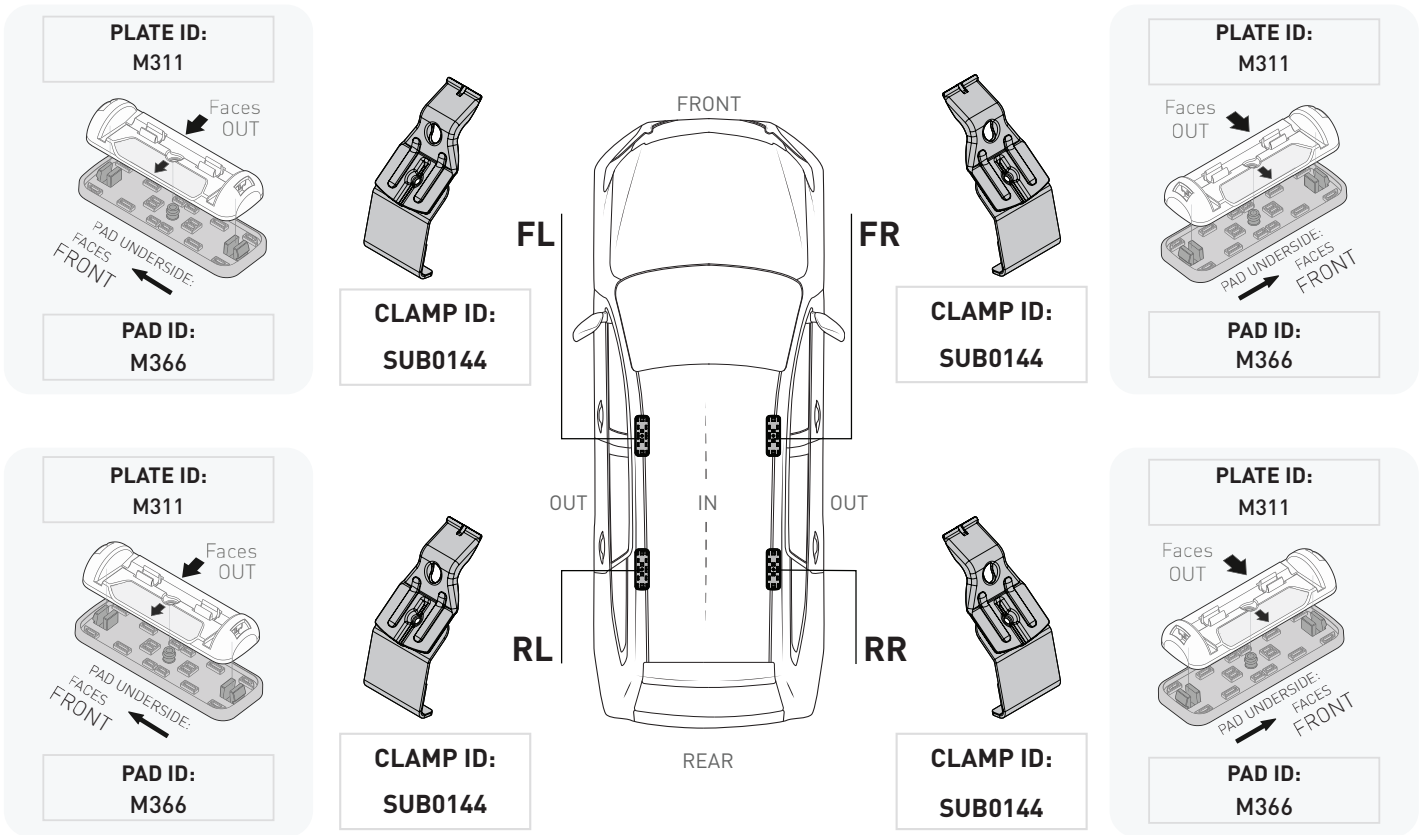

VEHICLE	KIT	CROSSBAR
Holden Jackaroo 4dr Wagon	DK046	SZ137
RUNNING DATES	98 - 01	
VEHICLE NOTES		

VISIT THE ONLINE CALCULATOR FOR CURRENT SYSTEM LOAD LIMIT DATA

DYNAMIC ROAD LOAD LIMIT (NOTE: DIFFERENT ON AND OFF ROAD CARGO LIMIT)
***USE THE VEHICLE MANUFACTURER'S MAXIMUM ROOF ALLOWANCE IF IT IS LOWER THAN THE FIGURE LISTED**

LOAD LIMIT	SYSTEM WEIGHT	ON ROAD CARGO LIMIT	OFF ROAD CARGO LIMIT (ON ROAD CARGO LIMIT / 2)
UP TO 75 kg * 165 lb	5 kg 11lb	UP TO 70 kg 154 lb	UP TO 35 kg 77 lb

OR

PAD AND CLAMP DETAILS

MEASUREMENT STRIPS