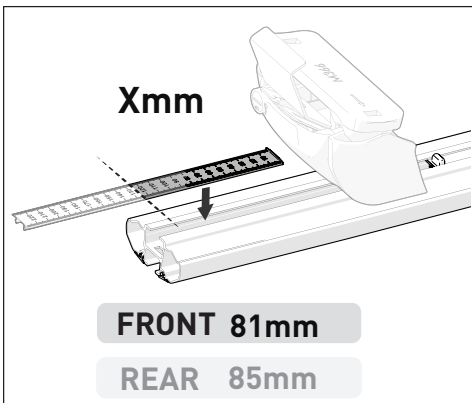

VEHICLE	KIT	CROSSBAR
Holden Jackaroo 4dr Wagon	DK046	SZ137
RUNNING DATES	98 - 01	
VEHICLE NOTES		

VISIT THE ONLINE CALCULATOR FOR CURRENT SYSTEM LOAD LIMIT DATA

DYNAMIC ROAD LOAD LIMIT (NOTE: DIFFERENT ON AND OFF ROAD CARGO LIMIT)
***USE THE VEHICLE MANUFACTURER'S MAXIMUM ROOF ALLOWANCE IF IT IS LOWER THAN THE FIGURE LISTED**

LOAD LIMIT	SYSTEM WEIGHT	ON ROAD CARGO LIMIT	OFF ROAD CARGO LIMIT (ON ROAD CARGO LIMIT / 2)
UP TO 75 kg * 165 lb	5 kg 11lb	UP TO 70 kg 154 lb	UP TO 35 kg 77 lb

OR

PAD AND CLAMP DETAILS

MEASUREMENT STRIPS