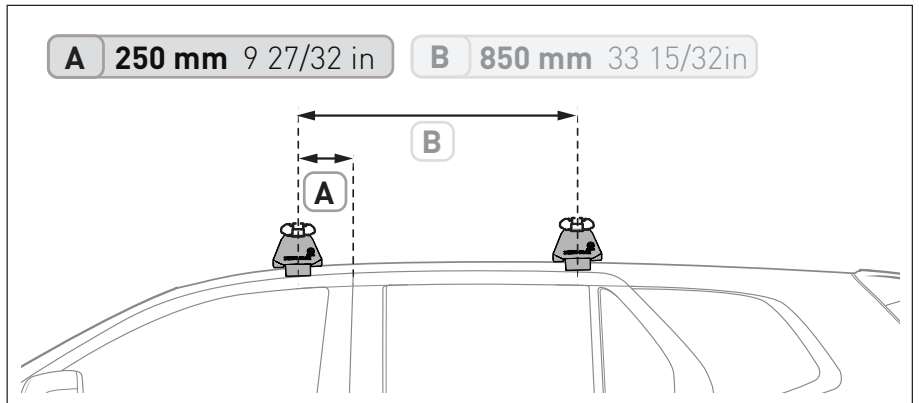

VEHICLE POSITIONING

NOTES FOR DEALERS / FITTERS

It is your responsibility to ensure these fitting instructions are given to the end user or client.